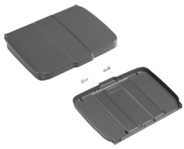

Green Hotel 922

Trolley with Rilsan varnished frames and foldable bag holder, included back panel

Suggested for 15/18 rooms service - **Bag not included**

Technical information

code	notes	cm	L	pcs	kg	m ³
0H003922	ø 125 mm wheels	↘ 127 ↘ 53 ↘ 128	120	1	36,2	0,268
0H003922U	ø 150 mm wheels	↘ 127 ↘ 53 ↘ 130,5	120	1	32,83	0,268

Eco-friendly: completely made of polypropylene, non-rusting, solid and entirely recyclable
Components made in recycled plastic

Advantages

- **Shock-resistant:** polypropylene, naturally stainless and elastic, guarantees shockproof performance
- **Rust-proof:** Rilsan varnished to prolong the life cycle of the product
- **Modular:** components and accessories allow you to customize the trolley for every need, making it easy to update or repair at any time
- **Easy to maintain:** the smooth surfaces and the absence of cavities facilitate cleaning and guarantee a high level of hygiene
- **Ergonomic:** the bag holder allows bag extraction without the need to lift it, avoiding traumas and fatigue on the vertebral column
- **Customisable:** two labels on the base of the trolley can carry the logo of the cleaning company

Compatibility

Green Hotel trolleys can be connected thanks to a joint, thus obtaining a complete system, easy to move

Material

Polypropylene - Stanchions: Rilsan varnished steel

Packaging: [click here to see the environmental labelling of packaging](#)

Related products

120 L plastified bag

120 L plastified bag with zip

Lid 120 L bag holder with check-list holder

Divider Green Hotel

Bottle rack with dividers